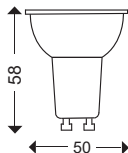

GU10 5W 450Lm

- 50/60 HZ 170-250V VOLTAJE Y FRECUENCIA
- GU10
- 120°
- 30,000 horas
- Instant ON <1seg
- TEMP 20°C~45°C
- ON OFF >15.000
- NOREGULABLE
- CRI 80+
- ENERGY SAVING

Ref.	K°	mA
120851	2700-6500	45