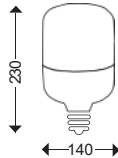

T140 50W 4500Lm