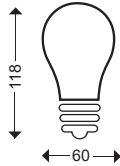

A60 9W 806Lm

- 50/60 HZ 170-250V VOLTAJE Y FRECUENCIA
- E27
- 200°
- 30,000 horas
- Instant ON <1seg
- TEMP 20°C~45°C
- ON OFF >15.000
- NOREGULABLE
- CRI 80+
- ENERGY SAVING

Ref.	K°	mA
120850	2700-6500	85