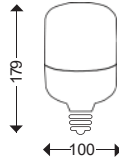

270°

Instant
<1seg

ON OFF
>15.000

CRI
80+

Ref.	K°	mA
120701	6000	250

EQUIVALENCIAS

Power Factor
>0,9

LED