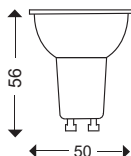

LED

Bombillas GU10

GU10 8W 750Lm

50/60 HZ 170-250V VOLTAJE Y FRECUENCIA	GU10
120°	30,000 horas
Instant <1seg	TEMP -20°C~45°C
ON OFF >15.000	NO REGULABLE
CRI 80+	ENERGY SAVING

ALUMINIO

Ref.	K°	mA
120600	3000	61
120601	4000	61
120602	6000	61

EQUIVALENCIAS

GU10 9W 1000Lm

50/60 HZ 170-250V VOLTAJE Y FRECUENCIA	GU10
120°	30,000 horas
Instant <1seg	TEMP -20°C~45°C
ON OFF >15.000	NO REGULABLE
CRI 80+	ENERGY SAVING

CERAMICA

Ref.	K°	mA
120649	3000	72
120650	4000	72
120651	6000	72

EQUIVALENCIAS