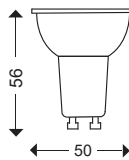

LED

Bombillas GU10

GU10 9W 1000Lm

50/60 HZ
170-250V
VOLTAJE Y FRECUENCIA

CERAMICA

Ref.	K°	mA
120663	3000	72
120664	4000	72
120665	6000	72

EQUIVALENCIAS

GU10 9W 1000Lm

50/60 HZ
170-250V
VOLTAJE Y FRECUENCIA

CERAMICA

Ref.	K°	mA
120720	3000	72
120721	4000	72
120722	6000	72

EQUIVALENCIAS