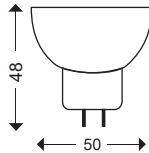

LED

Bombillas MR16

MR16 9W 1000Lm

12V
AC/DC

MR16

120°

30,000 horas

Instant
on
<1seg

TEMP
-20°C~45°C

ON
OFF
>15.000

NO REGULABLE

CRI
80+

ENERGY
SAVING

CERAMICA

Ref.	K°	mA
120692	3000	1195
120693	4000	1195
120694	6000	1195

EQUIVALENCIAS

9W

20W

75W