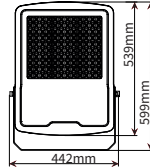

30,000 horas

Instant on
<1seg

TEMP
-20°C~45°C

ON
OFF
>15.000

NO REGULABLE

CRI
80+

ENERGY
SAVING

EQUIVALENCIAS