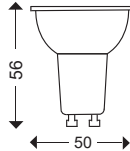

LED

Bombillas GU10

GU10 9W 1000Lm

50/60 HZ
170-250V
VOLTAJE Y FRECUENCIA

CERAMICA

Ref.	K°	mA
120663	3000	72
120664	4000	72
120665	6000	72

EQUIVALENCIAS

GU10 9W 1000Lm

50/60 HZ
170-250V
VOLTAJE Y FRECUENCIA

CERAMICA

Ref.	K°	mA
120720	3000	72
120721	4000	72
120722	6000	72

EQUIVALENCIAS