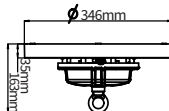

Campana 200W 32000Lm

Ref.

K°

mA

110571

6000

1000